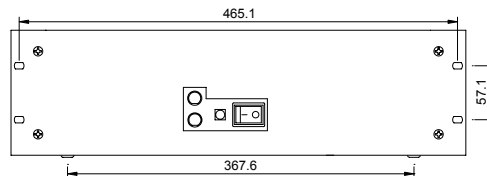

Allow access to additional under-armrest headphone socket

RPS11 Rack Mount Power Supply

| | Width | Depth | Height | Weight |
|------------|----------------|---------------|---------------|-------------------|
| GL2800-824 | 944mm (37.2") | 650mm (25.6") | 170mm (6.7") | 29 kg (63.8 lbs) |
| GL2800-832 | 1171mm (46.1") | 650mm (25.6") | 170mm (6.7") | 35 kg (77 lbs) |
| GL2800-840 | 1398mm (55") | 650mm (25.6") | 170mm (6.7") | 41 kg (90.2 lbs) |
| GL2800-848 | 1625mm (64") | 650mm (25.6") | 170mm (6.7") | 47 kg (103.4 lbs) |
| GL2800-856 | 1852mm (72.9") | 650mm (25.6") | 170mm (6.7") | 53 kg (116.6 lbs) |
| RPS11 PSU | 482.6mm (19") | 235mm (9.25") | 135mm (5.31") | 9.5 kg (21 lbs) |