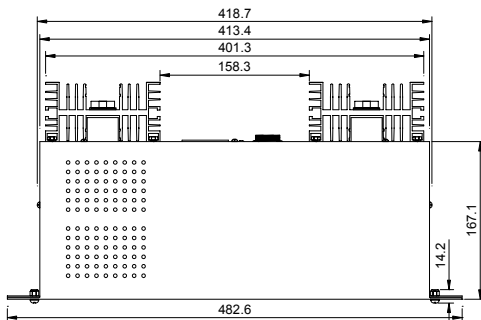

Allow access to additional under-armrest headphone socket

RPS11 Rack Mount Power Supply

| | Width | Depth | Height | Weight |
|------------|----------------|---------------|---------------|-------------------|
| GL2800-824 | 944mm (37.2") | 650mm (25.6") | 170mm (6.7") | 29 kg (63.8 lbs) |
| GL2800-832 | 1171mm (46.1") | 650mm (25.6") | 170mm (6.7") | 35 kg (77 lbs) |
| GL2800-840 | 1398mm (55") | 650mm (25.6") | 170mm (6.7") | 41 kg (90.2 lbs) |
| GL2800-848 | 1625mm (64") | 650mm (25.6") | 170mm (6.7") | 47 kg (103.4 lbs) |
| GL2800-856 | 1852mm (72.9") | 650mm (25.6") | 170mm (6.7") | 53 kg (116.6 lbs) |
| RPS11 PSU | 482.6mm (19") | 235mm (9.25") | 135mm (5.31") | 9.5 kg (21 lbs) |