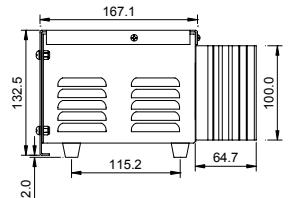

Allow access to additional under-armrest headphone socket

RPS11 Rack Mount Power Supply

| | Width | Depth | Height | Weight |
|------------|----------------|---------------|---------------|-------------------|
| GL2800-824 | 944mm (37.2") | 650mm (25.6") | 170mm (6.7") | 29 kg (63.8 lbs) |
| GL2800-832 | 1171mm (46.1") | 650mm (25.6") | 170mm (6.7") | 35 kg (77 lbs) |
| GL2800-840 | 1398mm (55") | 650mm (25.6") | 170mm (6.7") | 41 kg (90.2 lbs) |
| GL2800-848 | 1625mm (64") | 650mm (25.6") | 170mm (6.7") | 47 kg (103.4 lbs) |
| GL2800-856 | 1852mm (72.9") | 650mm (25.6") | 170mm (6.7") | 53 kg (116.6 lbs) |
| RPS11 PSU | 482.6mm (19") | 235mm (9.25") | 135mm (5.31") | 9.5 kg (21 lbs) |